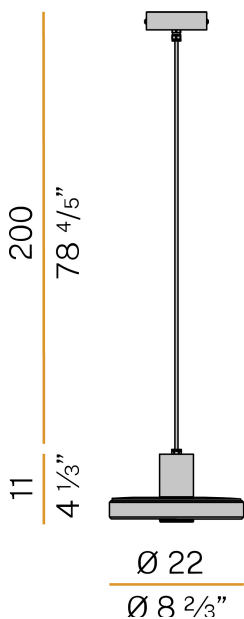

PANZERI

Venexia

220-240V AC ON-OFF
EL04834.022.0201

● micaceous grey

Data sheet

CODE	EL04834.022.0201
SYSTEM POWER CONSUMPTION	8W
EFFICACY	74.25lm/W
LIGHT SOURCE	LED
LIGHT SOURCE LIFETIME	L80 (B20) 80.000h
COLOUR TEMPERATURE	2700K Ra>80
LIGHT DISTRIBUTION	diffused
POWER SUPPLY	220-240V AC
FREQUENCY	50/60Hz
ELECTRICAL CONFIGURATION	ON-OFF
DRIVER	integrated included
NOMINAL LUMINOUS FLUX	930lm
LUMEN OUTPUT	594lm
EFFICIENCY	63.9%
WEIGHT	3.40 Kg
PROTECTION DEGREE	IP65
COLOUR TOLLERANCES	SDCM 3
SHOCK RESISTANCE RATING	IK06
PACKING DIMENSIONS	27,0 x 35,0 x 22,0 cm

Suspension lighting fixture for indoor or outdoor spaces, with direct light emission. Turned aluminium structure in corten, mat brass or micaceous grey polyacrylic paint. Transparent silicone gaskets. Screen in partially mat cast glass. Aluminium closing disk in polyacrylic paint. Nickelled brass M12 cable gland. Stainless steel screws. 2m (78,7") long suspension and power cable in neoprene. Power canopy with galvanized sheet metal ceiling bracket and die-cast aluminium covering in corten, mat brass or micaceous grey polyacrylic paint.

Technical drawing

Polar diagram